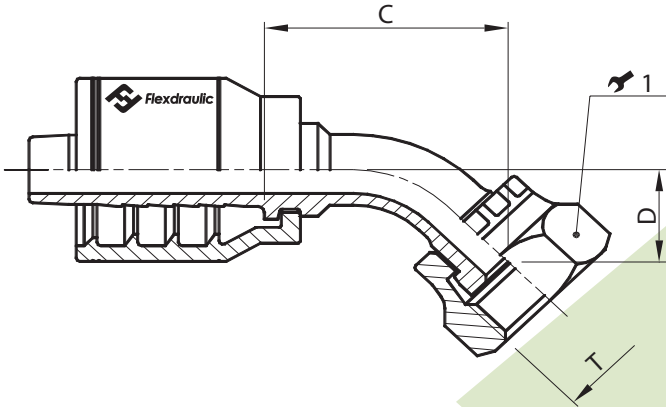

ORFS (O-Ring Face Seal)

ORFS Female Swivel - 45° Elbow

! For ORFS O-rings, see table on page 29

Part #	Hose I.D.		Face Seal (T)		Cutoff (C)	Drop (D)	Wrench	
	Inch	Size	Size	Thread	Inch	Inch	1 (Inch)	1 (mm)
A04-L64	1/4"	-04	04	9/16" - 18	1.71"	0.43"	3/4"	19
A04-L66	1/4"	-04	06	1 1/16" - 16	1.42"	0.59"	7/8"	22
A06-L66	3/8"	-06	06	1 1/16" - 16	1.87"	0.59"	7/8"	22
A06-L68	3/8"	-06	08	1 3/16" - 16	1.71"	0.59"	1 5/16"	24
A08-L68	1/2"	-08	08	1 3/16" - 16	2.22"	0.55"	1 5/16"	24
A08-L70	1/2"	-08	10	1" - 14	2.22"	0.83"	1 3/16"	30
A10-L70	5/8"	-10	10	1" - 14	2.22"	0.83"	1 3/16"	30
A10-L72	5/8"	-10	12	1 3/16" - 12	2.48"	0.94"	1 7/16"	36
A12-L72	3/4"	-12	12	1 3/16" - 12	2.52"	0.91"	1 7/16"	36
A12-L76	3/4"	-12	16	1 7/16" - 12	2.66"	1.08"	1 5/8"	41
A16-L76	1"	-16	16	1 7/16" - 12	3.24"	1.22"	1 5/8"	41

One Piece Bite The Wire